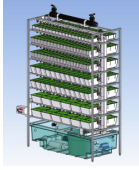

Stand Alone Racks Cont.

Part No.#	Description	Price
ZD760	Self Contained Double-Sided Rack (7-Shelf) 60.0" Wide x 27.0" Deep x 94.5" Tall T-316L Stainless Steel Construction with Adjustable Feet Self Cleaning Polycarbonate Tanks Tanks combinations can vary* 18 per row - 0.8 liter tanks with lids and baffles 20 per row - 1.4 liter tanks with lids and baffles 18 per row - 1.8 liter tanks with lids and baffles 12 per row - 2.8 liter tanks with lids and baffles 6 per row - 6.0 liter tanks with lids and baffles 12 GPM Recirculation System: No Maintenance Fluidized Bed Biofilter Dacron Pad Mechanical Filtration Carbon Finish Filter with High Output UV Sterilizer 1000-Watt Digitally Controlled Heater	

*Custom tank configurations can alter rack height.